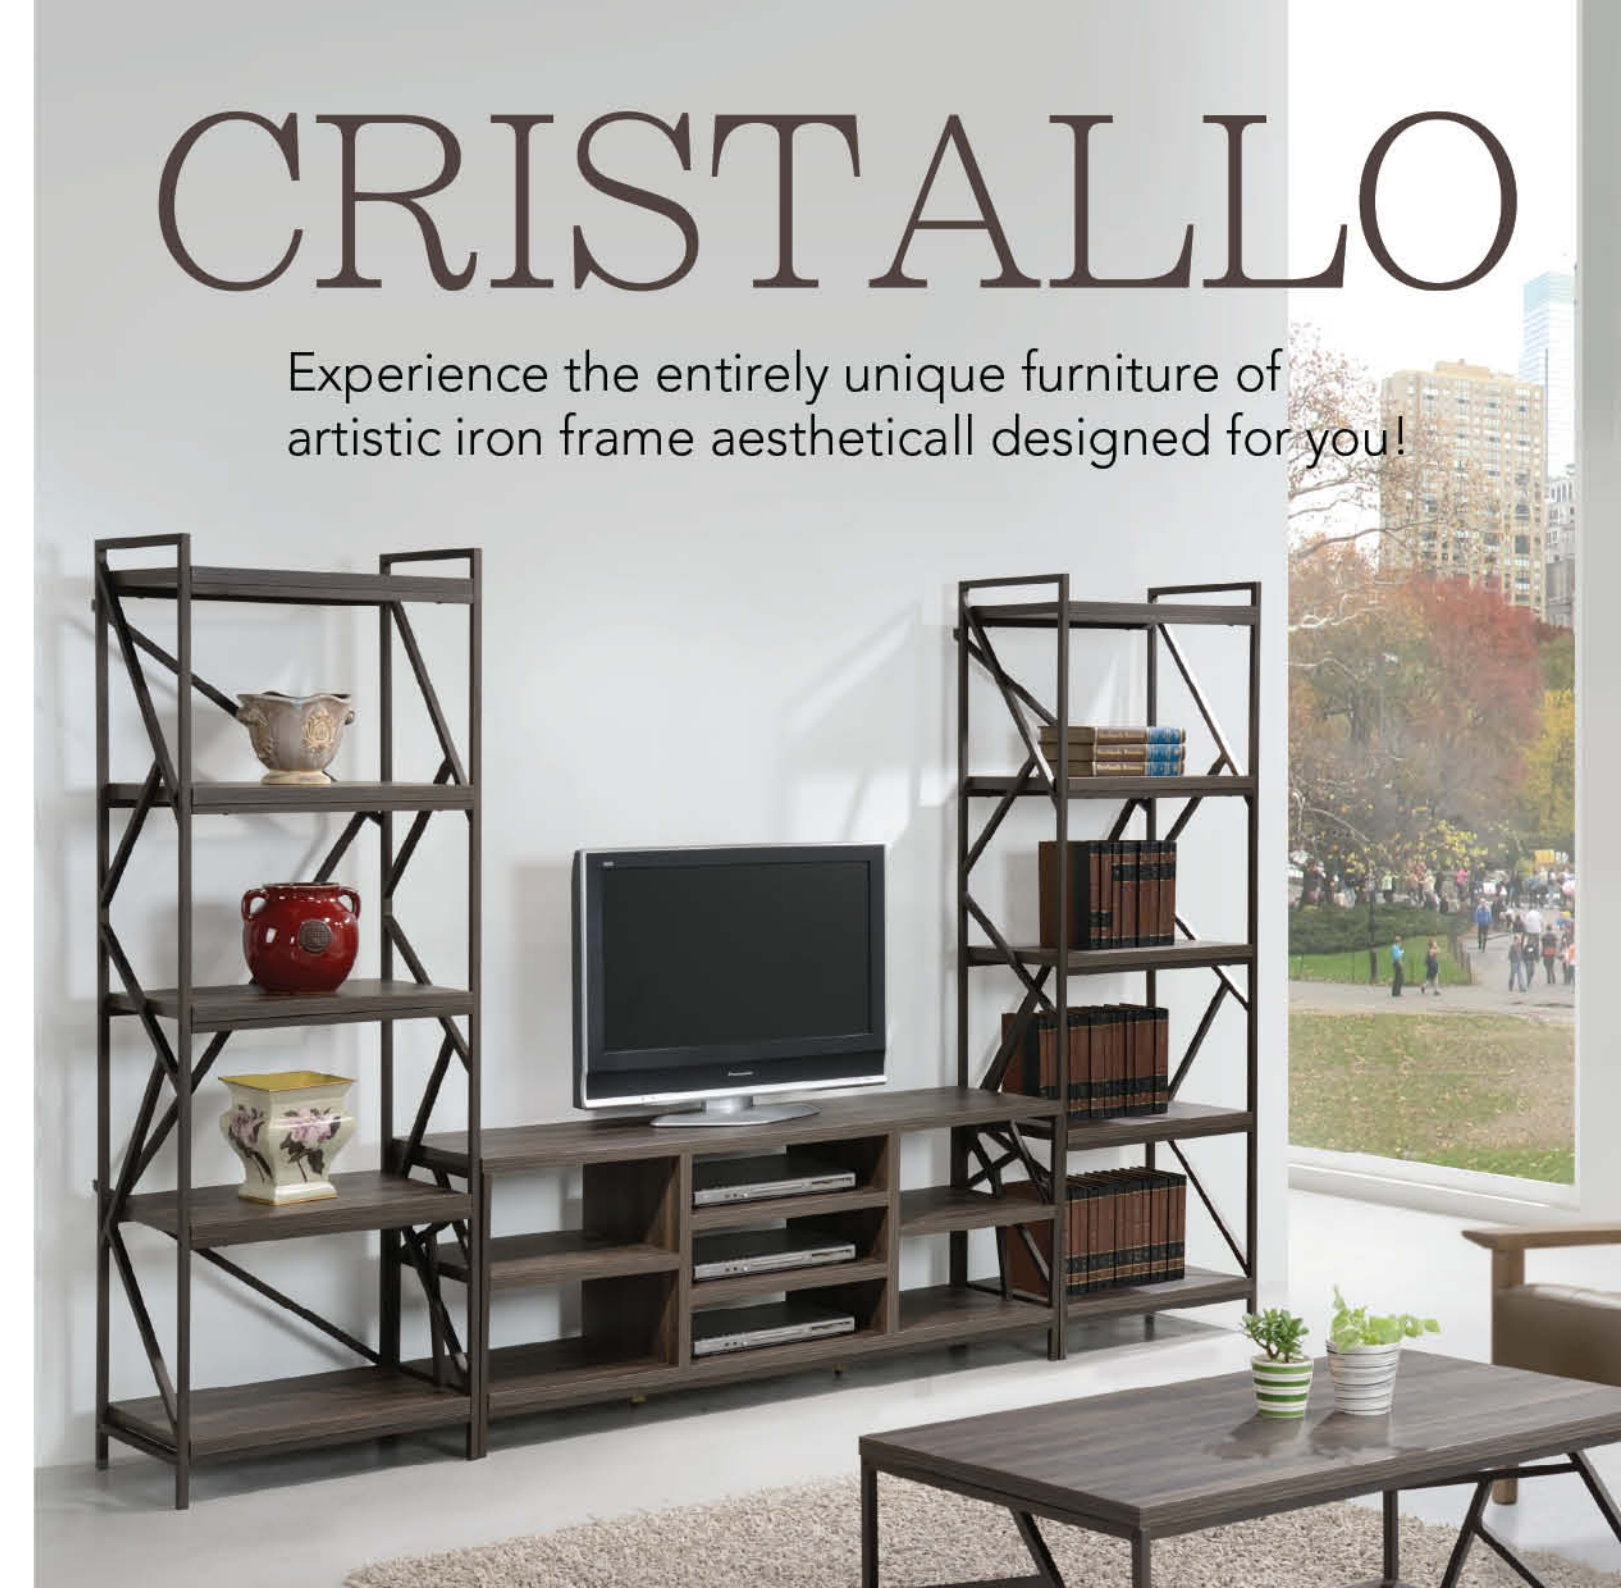

Incorporate an elegant vibe to your home or office with Cristallo collection. The clean line design and contemporary style suits your every need. Our wide selection of fine furniture blends seamlessly with and décor. The unique beauty, contemporary and classic durability of these timeless pieces make them perfect for any room in your home or office.

PHL140706
Metal Pier 5 Tier Unit KD
642 x 394 x 1835mm

PHL140705
Metal Pier 4 Tier Unit KD
642 x 394 x 1424mm

PHL140710
Metal Pier 4 Tier Unit KD
642 x 394 x 1146mm

CRISTALLO

Experience the entirely unique furniture of artistic iron frame aesthetically designed for you!